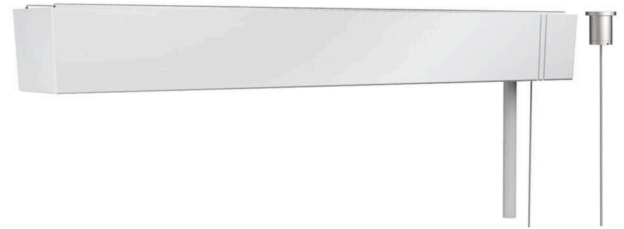

Rectangular canopy L=317mm vw, metal ceiling cylinder, 2 wires D=1.2 L=1900; Housing colour traffic white RAL 9016/white; Light Control: netlife flex10X; Regiolux Classification: netlife flex; Control signal: DALI, Radio; Number of control gear (max): 32; Communication: Bluetooth; App name: Casambi, 4remote BT; System compatibility: easy01S; flex10; flex10X; flex10L; flex37; flex39; Note: compatible with Casambi; Application: Office, Meeting rooms, Secondary rooms, Retail, Industry, Logistics centres, Corridors, Garages, Classrooms; Function: Motion detection*, Corridor function*, Guided Light*, HCL (only with DT8 luminaires), presence detection*, Daylight control*, Tunable white (only with DT8 luminaires), Manual dimming, *only by auxiliary devices. Suspension set with integrated receiver Operation and configuration via the Casambi app.

CHARACTERISTICS

Order number	91101125121
EAN number	4020863422890
Commodity code	94059900
Certification mark	Indoor, CE

ELECTRICAL ENGINEERING

Wiring	5x0.75mm²

MECHANICS

Housing colour	traffic white RAL 9016/white
Dimensions (LxWxH/DxH)	317mm x 44.5mm x 39mm
Weight (net)	0.58kg
Type of installation	Pendant individual mounting, Pendant light strip mounting

Dimensions

L	317 mm	Length
B	44.5 mm	Width
H	39 mm	Height

DEEP-LINK

<https://www.regiolux.de/en/article/91101125121>